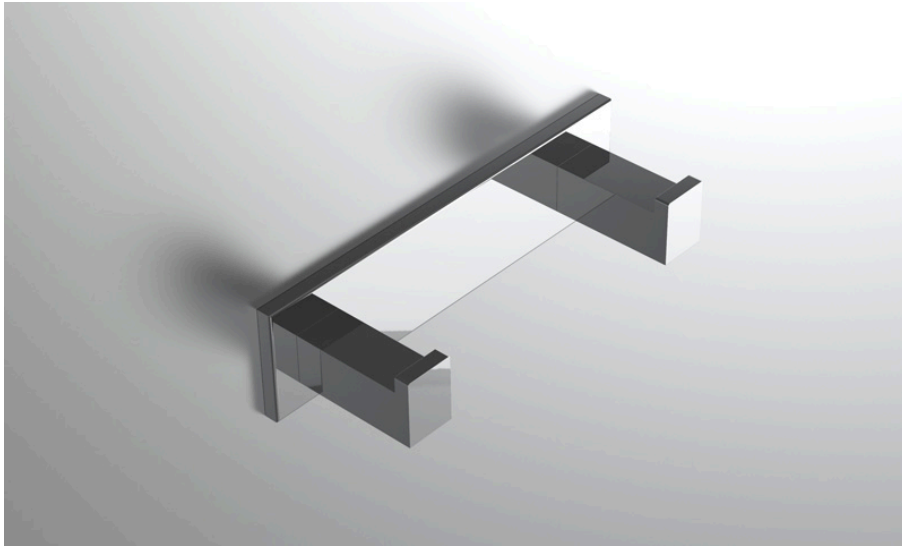

### FEATURES

- Premium 304 Grade Stainless Steel
- Solid Mount Construction
- Concealed Installation Hardware
- State of the grn wall anchors included for installation on Dry wall or Tile

#### ROBE HOOK DOUBLE

Model	Product	Finishes Available
GRN-RHD2	Robe Hook Double	Polished (-P) Brushed (-B) Black (-BLK) White (-WHT) Oil Rubbed Bronze (-ORB)

Specified Model: \_\_\_\_\_

Finish Detail: \_\_\_\_\_